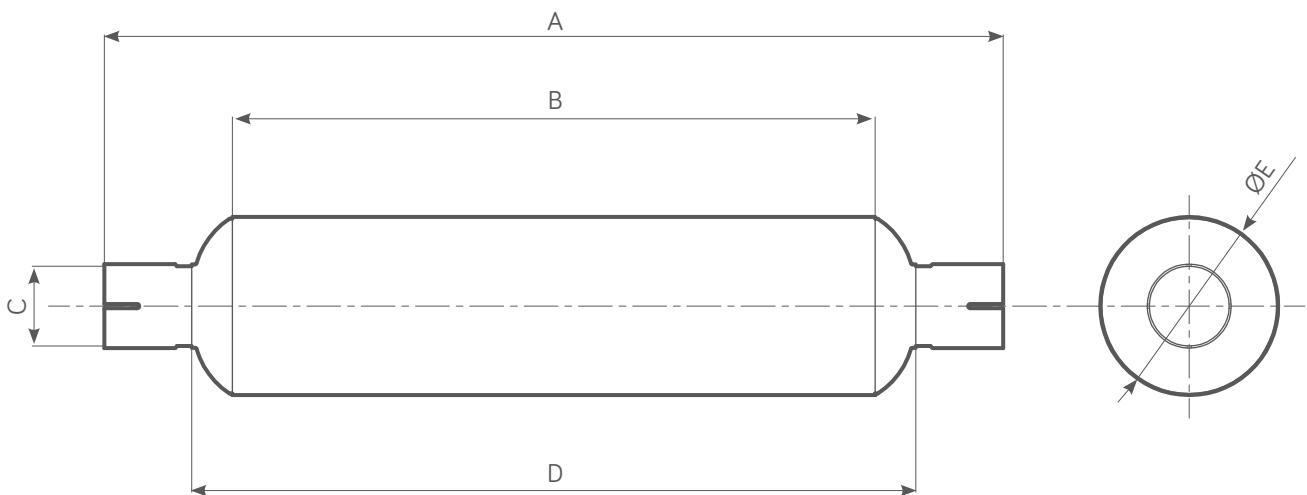

Absorption Type Silencer Range

CONSTRUCTION MATERIAL

- 316 Stainless Steel – Self colour
- Mild Steel – Heat Resistant Black Paint.

PRODUCT DIMENSIONS

Part No:	A	B	C	D	E
S90	480mm	300mm	1" - 1 ³ / ₄ "	336mm	92.4mm
S125	645mm	460mm	1 ¹ / ₂ " - 2 ¹ / ₂ "	520mm	127.4mm
S150	850mm	665mm	2 ¹ / ₄ " - 3"	710mm	152.4mm
S175	855mm	665mm	2 ¹ / ₂ " - 4"	725mm	177.4mm
S200	865mm	665mm	3" - 4"	1168mm	202.4mm
S235	1320mm	1100mm	4" - 5"	733mm	233mm
S300	1490mm	1250mm	6" - 7"	1367mm	305mm
S360	1790mm	1500mm	6" - 8"	1625mm	356.5mm
S400	1795mm	1500mm	8" - 10"	1646mm	397.8mm